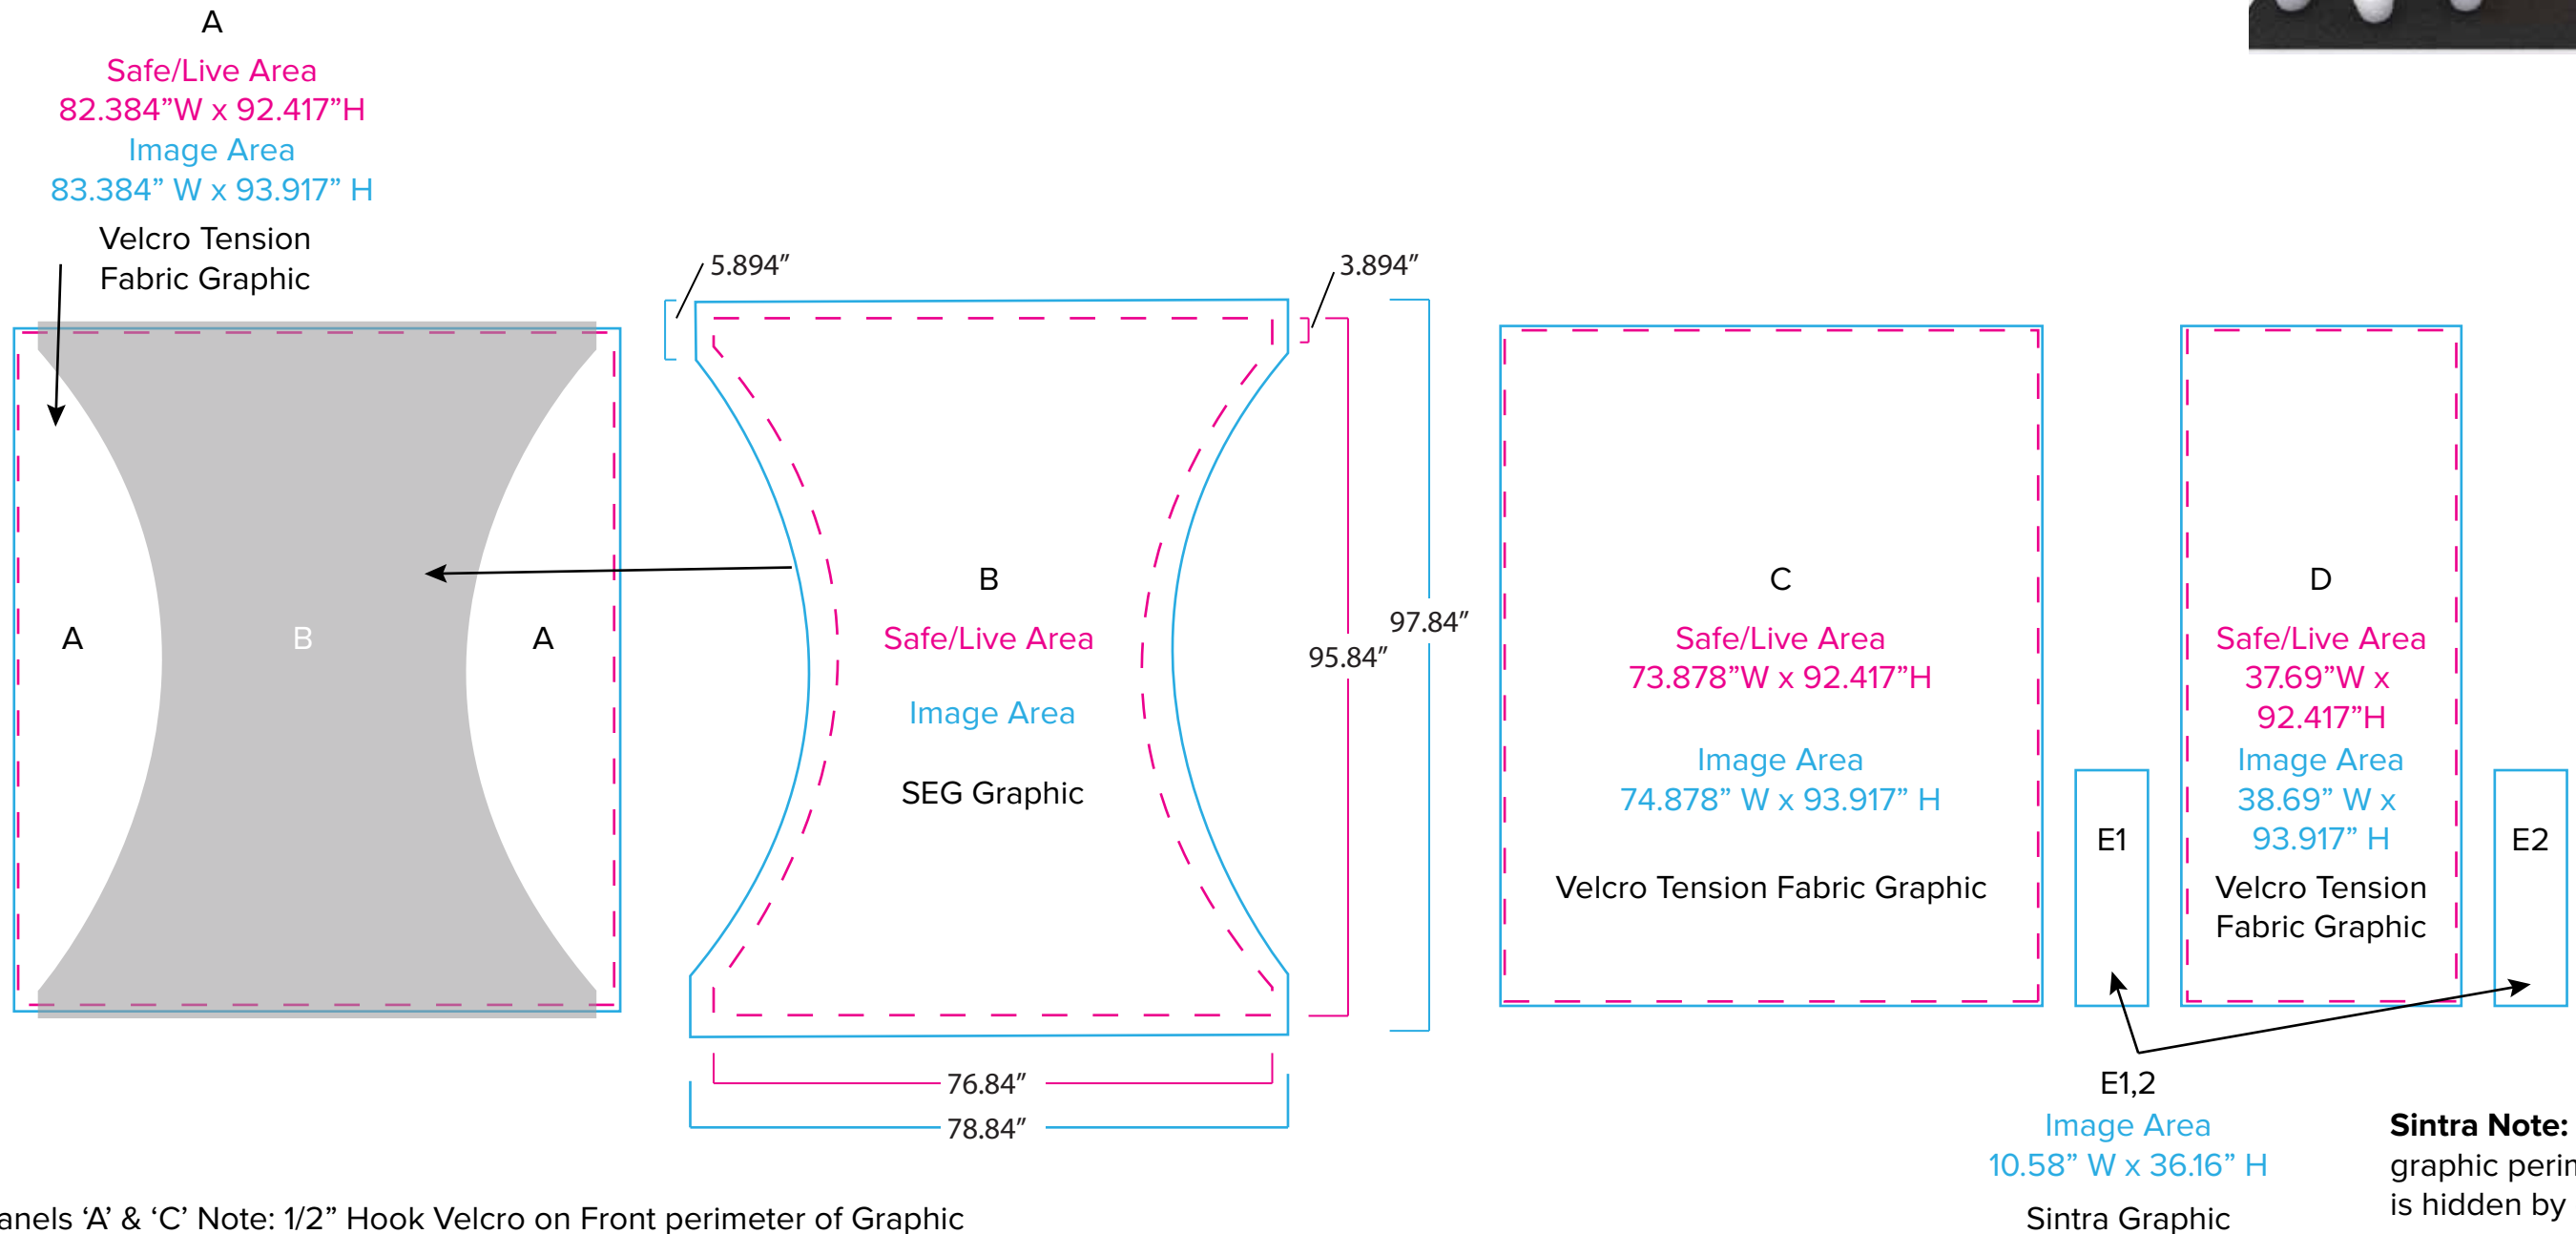

Graphic Template
 10 x 20 Inline Exhibit
 Velcro Tension Fabric Graphics, SEG Graphic, 1/4" Sintra Graphic

Panels 'A' & 'C' Note: 1/2" Hook Velcro on Front perimeter of Graphic

NOTE: All Raster Art (jpg, tiff,psd, png, etc.) must be at least 100 dpi at print size.
 Standard kits are often customized. Please check with Customer Service to ensure that this template matches your specific job.